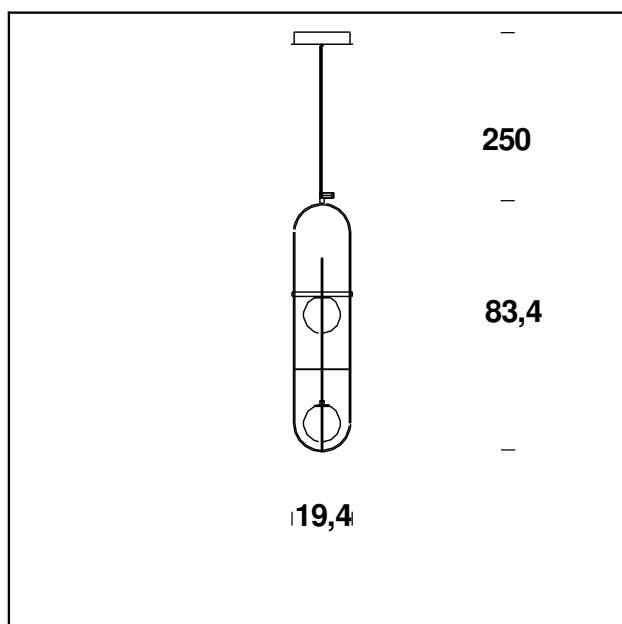

MODEL NAME: Setareh

CODE: 4380..

DIMENSIONS: Ø 18,4 x 19,4 x 54,4 cm + 250

MATERIALS: Glass, metal

COLORS

● Black Chrome

● Gold

BULB: 12W (2700K, CRI>80, Lumen 1550)

DIMENSIONS: Ø 18,4 x 19,4 x 54,4 cm + 250

MATERIALS: Metal, glass

COLORS

● Black Chrome

● Gold

BULB: 2x8W (2700K, CRI>80, Lumen 2200)

DIMMER: Dimmable with light dimmer, not supplied

CERTIFICATIONS AND SYMBOLS:

CE IP20

MODEL NAME: Setareh

CODE: 4404..

DIMENSIONS: Ø 19,4 x 19,4 x 83,4 + 250 cm

MATERIALS: Metal, glass

COLORS

● Black Chrome

● Gold

CODE: 4380/1..

DIMENSIONS: Ø 23,9 x 24,9 x 69,9 cm + 250

MATERIALS: Glass, metal

COLORS

● Black Chrome

● Gold

BULB: 17W (2700K, CRI>80, Lumen 2100)

DIMMER: Dimmable with light dimmer, not supplied