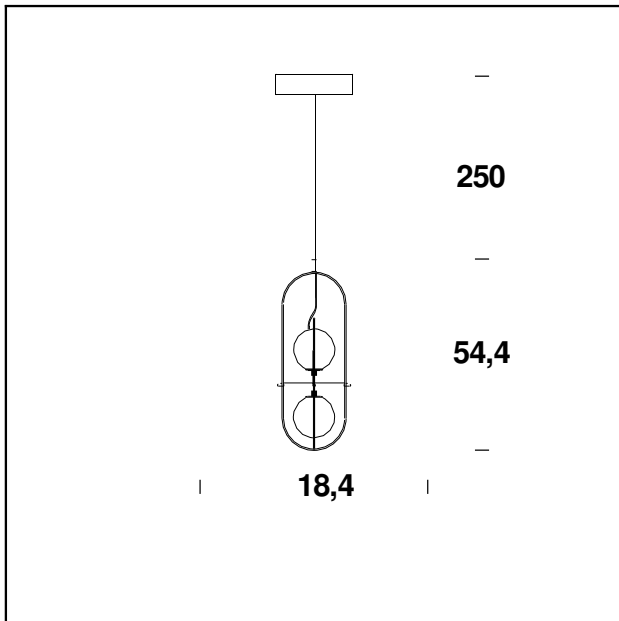

MODEL NAME: Setareh 2

CODE: 4382..

DIMENSIONS: Ø 18,4 x 19,4 x 54,4 cm + 250

MATERIALS: Metal, glass

COLORS

● Black Chrome

● Gold

BULB: 2x8W (2700K, CRI>80, Lumen 2200)

DIMMER: Dimmable with light dimmer, not supplied

CERTIFICATIONS AND SYMBOLS:

CE IP20