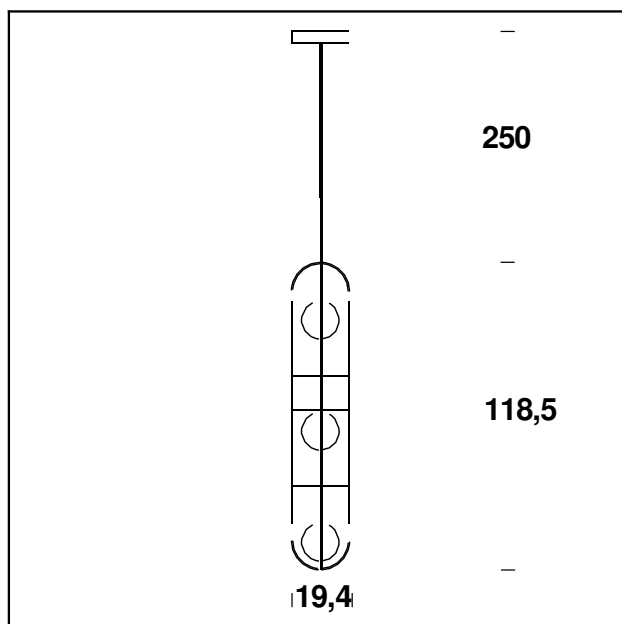

MODEL NAME: Setareh

CODE: 4405..

DIMENSIONS: Ø 19,4 x 19,4 x 118,5 + 250 cm

MATERIALS: Metal, glass

COLORS

● Black Chrome

● Gold

BULB: 3x6W (2700K, CRI>80, Lumen 2500)

DIMMER: Dimmable with light dimmer, not supplied

CERTIFICATIONS AND SYMBOLS:

CE IP20