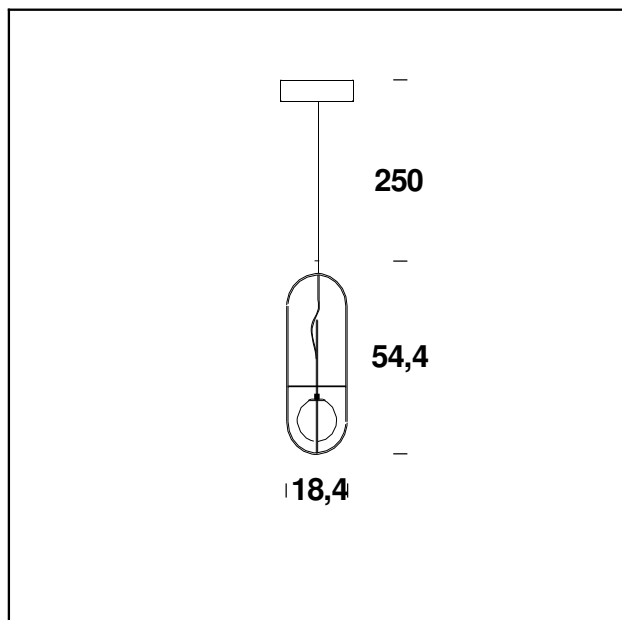

MODEL NAME: Setareh

CODE: 4380..

DIMENSIONS: Ø 18,4 x 19,4 x 54,4 cm + 250

MATERIALS: Glass, metal

COLORS

● Black Chrome

● Gold

BULB: 12W (2700K, CRI>80, Lumen 1550)

DIMMER: Dimmable with light dimmer, not supplied

CERTIFICATIONS AND SYMBOLS:

CE IP20

MODEL NAME: Setareh

CODE: 4381..

DIMENSIONS: Ø 18,4 x 19,4 x 54,4 cm + 250

MATERIALS: Glass, metal

COLORS

DIMENSIONS: Ø 18,4 x 19,4 x 54,4 cm + 250

MATERIALS: Metal, glass

COLORS

● Black Chrome

● Gold

BULB: 2x8W (2700K, CRI>80, Lumen 2200)

DIMMER: Dimmable with light dimmer, not supplied

CERTIFICATIONS AND SYMBOLS:

CODE: 4380/1..

DIMENSIONS: Ø 23,9 x 24,9 x 69,9 cm + 250

MATERIALS: Glass, metal

COLORS

● Black Chrome

● Gold

BULB: 17W (2700K, CRI>80, Lumen 2100)

DIMMER: Dimmable with light dimmer, not supplied