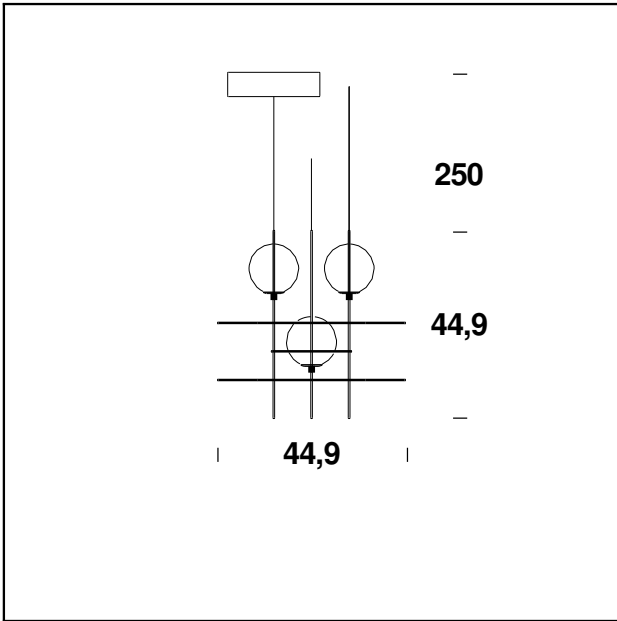

MODEL NAME: Setareh 4

CODE: 4383..

DIMENSIONS: Ø 44,9 x 44,9 cm + 250

MATERIALS: Metal, glass

COLORS

● Black Chrome

● Gold

BULB: 3x6W (2700K, CRI>80, Lumen 2500)

DIMMER: Dimmable with light dimmer, not supplied

CERTIFICATIONS AND SYMBOLS:

CE IP20

ACCESSORIES

METAL DISK CODE - D4381/0

metal disk Ø 45 black or white for model 4381..