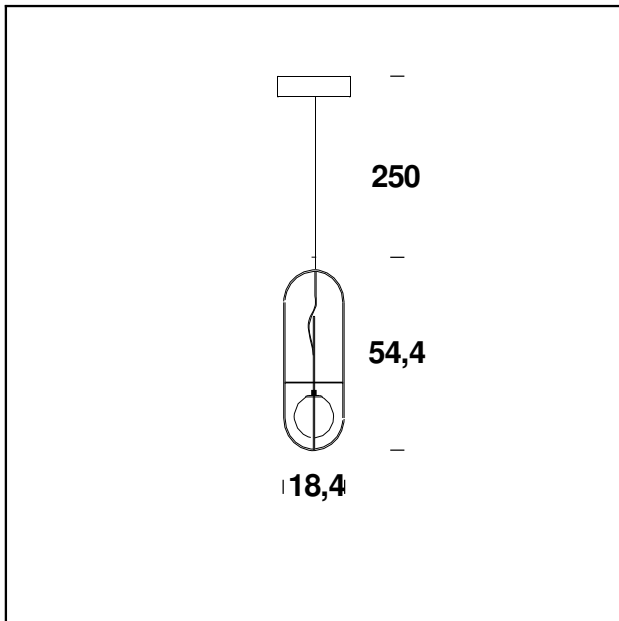

MODEL NAME: Setareh

CODE: 4380..

DIMENSIONS: Ø 18,4 x 19,4 x 54,4 cm + 250

MATERIALS: Glass, metal

COLORS

● Black Chrome

● Gold

BULB: 12W (2700K, CRI>80, Lumen 1550)

DIMMER: Dimmable with light dimmer, not supplied

CERTIFICATIONS AND SYMBOLS:

CE IP20

MODEL NAME: Setareh

CODE: 4381..

DIMENSIONS: Ø 18,4 x 19,4 x 54,4 cm + 250

MATERIALS: Glass, metal

COLORS

DIMENSIONS: Ø 18,4 x 19,4 x 54,4 cm + 250

MATERIALS: Metal, glass

COLORS

● Black Chrome

● Gold

BULB: 2x8W (2700K, CRI>80, Lumen 2200)

DIMMER: Dimmable with light dimmer, not supplied

CERTIFICATIONS AND SYMBOLS:

CODE: 4380/1..

DIMENSIONS: Ø 23,9 x 24,9 x 69,9 cm + 250

MATERIALS: Glass, metal

COLORS

● Black Chrome

● Gold

BULB: 17W (2700K, CRI>80, Lumen 2100)

DIMMER: Dimmable with light dimmer, not supplied