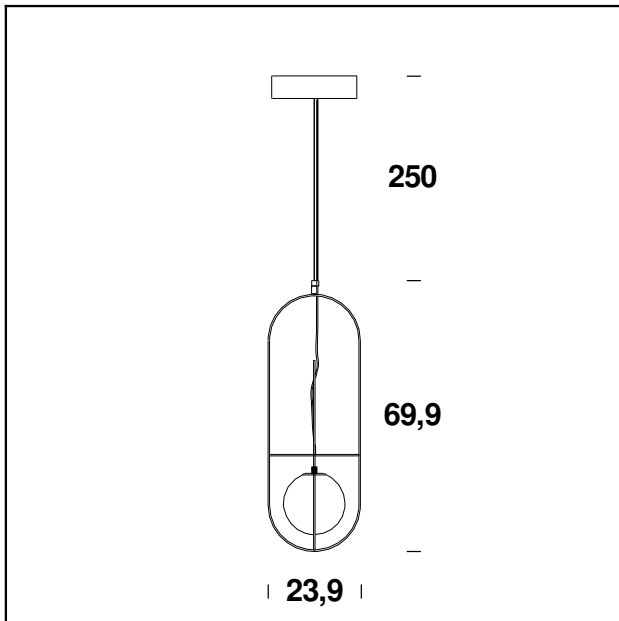

MODEL NAME: Setareh

CODE: 4380/1..

DIMENSIONS: Ø 23,9 x 24,9 x 69,9 cm + 250

MATERIALS: Glass, metal

COLORS

● Black Chrome

● Gold

BULB: 17W (2700K, CRI>80, Lumen 2100)

DIMMER: Dimmable with light dimmer, not supplied

CERTIFICATIONS AND SYMBOLS:

CE IP20