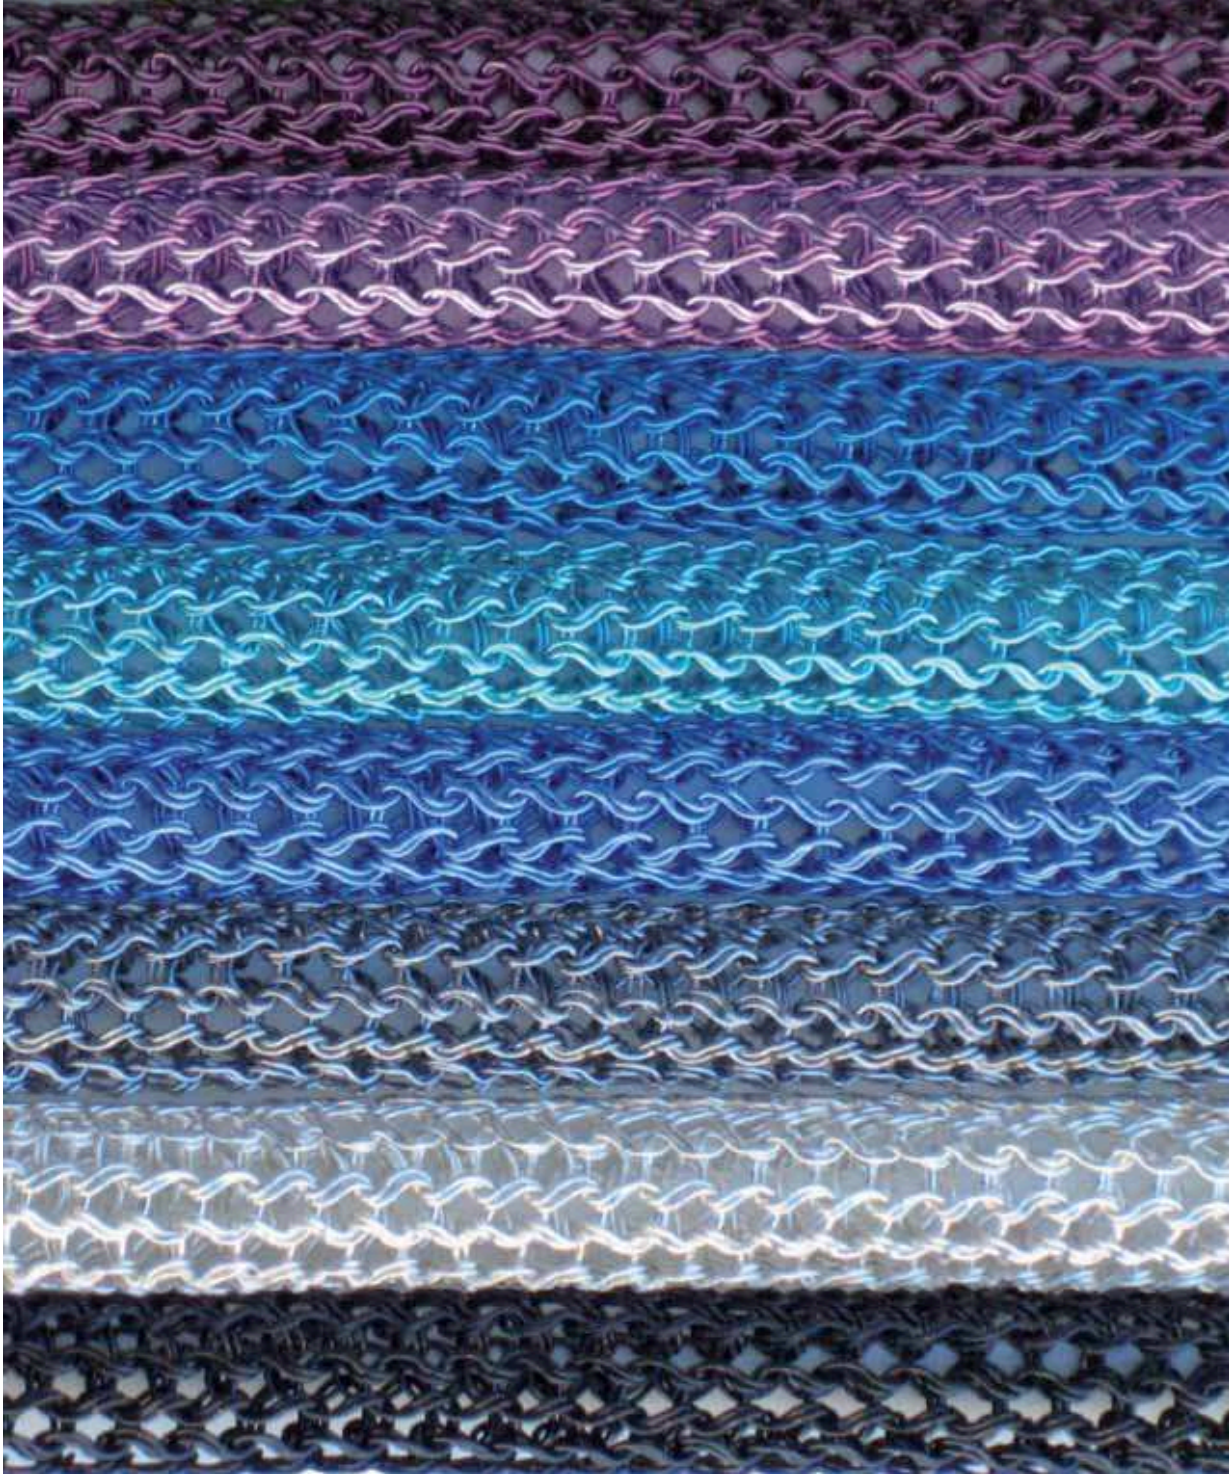

LIGHT SOURCE:

N° 1 X MAX 50W GU10.

*N° 3 COLOURED METALLIC
MESH ROPES.*

VETRI / GLASSES:

BETA - THETA - GAMMA - LAMBDA
DELTA - SIGMA - STIGMA

METALLIC MESH ROPES

T11
RED

T34
FUXIA

T36
PURPLE

T35
WISTARIA

T12
CHINA BLUE

T29
TURQUOISE

T03
LIGHT BLUE

T08
TITANIUM

T07
SILVER

T21
BLACK