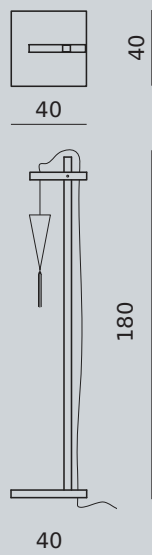

PIANTANA
FLOOR SUPPORT
SU.FL

FINITURE LEGNI
WOOD FINISHING

BK. nero / black

NT. naturale / natural

GD. foglia oro / gold leaf

SL. foglia argento / silver leaf

LQ. colori laccati RAL / laquered RAL reference