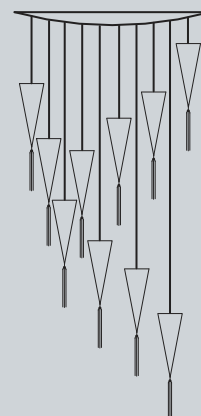

CHANDELIERS STRUCTURE 8, 10 E 12 LAMPS, LACQUERED WOOD STRUCTURE ON REQUESTED COLOURS.

DIFFERENT HANGING LAMPS IN VARIOUS SHAPES ARE AVAILABLE. 40 CM OR 70 CM TASSEL INCLUDED.

8 LAMPADE / LAMPS

plafoniera / top Ø28 cm
distanziatore tondo
round spacer Ø70 cm

10 LAMPADE / LAMPS

plafoniera / top Ø42 cm
distanziatore tondo
round spacer Ø80 cm

12 LAMPADE / LAMPS

plafoniera / top Ø42 cm
distanziatore ovale
oval spacer 60x120 cm

TOP CHANDELIERS

CIELINO IN FIBRA DI VETRO DECORATO A FOGLIA D'ORO O D'ARGENTO. MODELLO E DIMENSIONE DEI VETRI A SCELTA. PASSAMANERIA DA 40 CM O DA 70 CM INCLUSA.

GOLD OR SILVER LEAF HAND COVERED FIBERGLASS ROUND CEILING.

DIFFERENT HANGING LAMPS IN VARIOUS SHAPES ARE AVAILABLE. 40 CM OR 70 CM TASSEL INCLUDED.

TOP 60

Ø 60 cm
max 5 lampade grandi
max 5 large size glasses

TOP 80

Ø 80 cm
max 8 lampade grandi
max 8 large size glasses

TOP 120

Ø 120 cm
max 12 lampade grandi
max 12 large size glasses

TOP 150

Ø 150 cm
max 15 lampade grandi
max 15 large size glasses

WOODEN ACCESSORIES