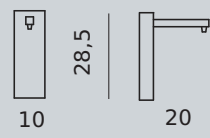

SUPPORTO A PARETE BASE RETTANGOLARE
RECTANGULAR WALL SUPPORT
AP.RT