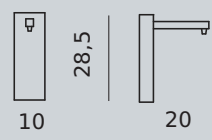

SUPPORTO A PARETE BASE RETTANGOLARE
RECTANGULAR WALL SUPPORT
AP.RT