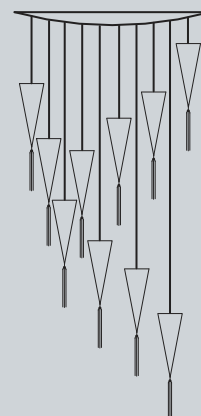

# TOP CHANDELIERS

CIELINO IN FIBRA DI VETRO DECORATO A FOGLIA D'ORO O D'ARGENTO. MODELLO E DIMENSIONE DEI VETRI A SCELTA. PASSAMANERIA DA 40 CM O DA 70 CM INCLUSA.

*GOLD OR SILVER LEAF HAND COVERED FIBERGLASS ROUND CEILING.*

*DIFFERENT HANGING LAMPS IN VARIOUS SHAPES ARE AVAILABLE. 40 CM OR 70 CM TASSEL INCLUDED.*

TOP 60

Ø 60 cm  
max 5 lampade grandi  
max 5 large size glasses

TOP 80

Ø 80 cm  
max 8 lampade grandi  
max 8 large size glasses

TOP 120

Ø 120 cm  
max 12 lampade grandi  
max 12 large size glasses

TOP 150

Ø 150 cm  
max 15 lampade grandi  
max 15 large size glasses