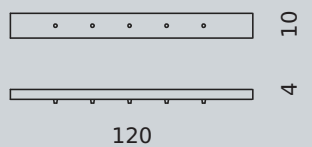

CIELINO RETTANGOLARE 5 LAMPADE
RECTANGULAR CEILING 5 LAMPS
SU.R5