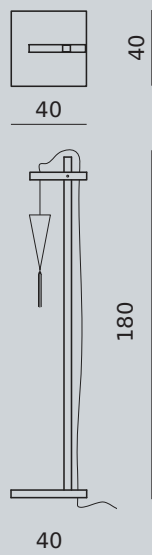

# CHANDELIER STRUCTURES

LAMPADARI A 8, 10 E 12 LUCI CON STRUTTURA IN LEGNO LACCATO E DECORATA IN COLORI A SCELTA.

MODELLO E DIMENSIONE DEI VETRI A SCELTA. PASSAMANERIA LUNGH. 40 CM O 70 CM INCLUSA.

CHANDELIERS STRUCTURE 8, 10 E 12 LAMPS, LACQUERED WOOD STRUCTURE ON REQUESTED COLOURS.

*DIFFERENT HANGING LAMPS IN VARIOUS SHAPES ARE AVAILABLE. 40 CM OR 70 CM TASSEL INCLUDED.*

TOP 60

Ø 60 cm  
max 5 lampade grandi  
max 5 large size glasses

TOP 80

Ø 80 cm  
max 8 lampade grandi  
max 8 large size glasses

TOP 120

Ø 120 cm  
max 12 lampade grandi  
max 12 large size glasses

TOP 150

Ø 150 cm  
max 15 lampade grandi  
max 15 large size glasses

CIELINO TONDO 5 LAMPADE  
*ROUND CEILING 5 LAMPS*  
SU.G5

CIELINO RETTANGOLARE 3 LAMPADE  
 RECTANGULAR CEILING 3 LAMPS  
 SU.R3

CIELINO RETTANGOLARE 5 LAMPADE  
 RECTANGULAR CEILING 5 LAMPS  
 SU.R5

PIANTANA  
 FLOOR SUPPORT  
 SU.FL