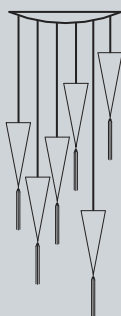

# TOP CHANDELIERS

CIELINO IN FIBRA DI VETRO DECORATO A FOGLIA D'ORO O D'ARGENTO. MODELLO E DIMENSIONE DEI VETRI A SCELTA. PASSAMANERIA DA 40 CM O DA 70 CM INCLUSA.

*GOLD OR SILVER LEAF HAND COVERED FIBERGLASS ROUND CEILING.*

*DIFFERENT HANGING LAMPS IN VARIOUS SHAPES ARE AVAILABLE. 40 CM OR 70 CM TASSEL INCLUDED.*

TOP 60

Ø 60 cm  
max 5 lampade grandi  
max 5 large size glasses

TOP 80

Ø 80 cm  
max 8 lampade grandi  
max 8 large size glasses

TOP 120

Ø 120 cm  
max 12 lampade grandi  
max 12 large size glasses

TOP 150

Ø 150 cm  
max 15 lampade grandi  
max 15 large size glasses