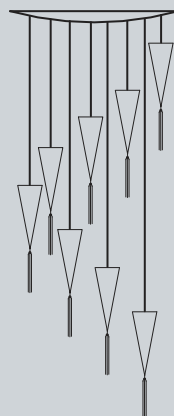

*DIFFERENT HANGING LAMPS IN VARIOUS SHAPES ARE AVAILABLE. 40 CM OR 70 CM TASSEL INCLUDED.*

TOP 60

Ø 60 cm  
max 5 lampade grandi  
max 5 large size glasses

TOP 80

Ø 80 cm  
max 8 lampade grandi  
max 8 large size glasses

TOP 120

Ø 120 cm  
max 12 lampade grandi  
max 12 large size glasses

TOP 150

Ø 150 cm  
max 15 lampade grandi  
max 15 large size glasses