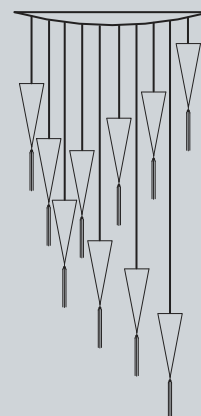

12 LAMPADE / LAMPS

plafoniera / top Ø42 cm
distanziatore ovale
oval spacer 60x120 cm

TOP CHANDELIERS

CIELINO IN FIBRA DI VETRO DECORATO A FOGLIA D'ORO O D'ARGENTO. MODELLO E DIMENSIONE DEI VETRI A SCELTA. PASSAMANERIA DA 40 CM O DA 70 CM INCLUSA.

GOLD OR SILVER LEAF HAND COVERED FIBERGLASS ROUND CEILING.

DIFFERENT HANGING LAMPS IN VARIOUS SHAPES ARE AVAILABLE. 40 CM OR 70 CM TASSEL INCLUDED.

TOP 60

Ø 60 cm
max 5 lampade grandi
max 5 large size glasses

TOP 80

Ø 80 cm
max 8 lampade grandi
max 8 large size glasses

TOP 120

Ø 120 cm
max 12 lampade grandi
max 12 large size glasses

TOP 150

Ø 150 cm
max 15 lampade grandi
max 15 large size glasses

WOODEN ACCESSORIES

SUPPORTO A PARETE BASE TONDA
ROUND WALL SUPPORT
AP.RO

SUPPORTO A PARETE BASE RETTANGOLARE
RECTANGULAR WALL SUPPORT
AP.RT

CIELINO TONDO 3 LAMPADE
ROUND CEILING 3 LAMPS
SU.G3

CIELINO TONDO 5 LAMPADE
ROUND CEILING 5 LAMPS
SU.G5