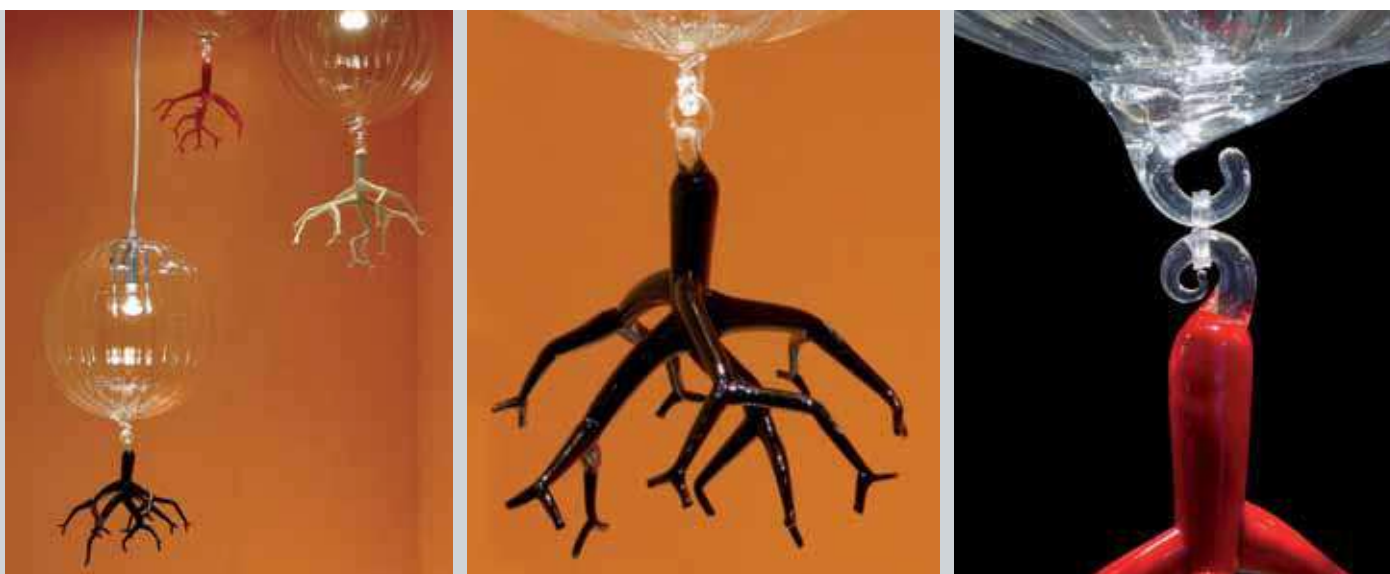

CORAL BRANCHES

PENDENTI "CORALLO" IN VETRO DI MURANO DISPONIBILI IN TRE COLORI ABBINABILI AI MODELLI POSEIDON.
MURANO GLASS CORAL BRANCHES AVAILABLE IN THREE COLOURS FOR POSEIDON MODELS.

AC.CO.04 ROSSO / RED
AC.CO.01 AVORIO / IVORY
AC.CO.21 NERO / BLACK