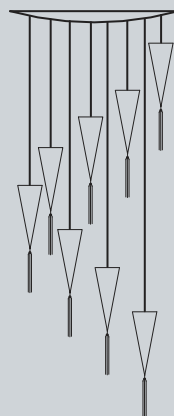

GOLD OR SILVER LEAF HAND COVERED FIBERGLASS ROUND CEILING.

DIFFERENT HANGING LAMPS IN VARIOUS SHAPES ARE AVAILABLE. 40 CM OR 70 CM TASSEL INCLUDED.

TOP 60

Ø 60 cm
max 5 lampade grandi
max 5 large size glasses

TOP 80

Ø 80 cm
max 8 lampade grandi
max 8 large size glasses

TOP 120

Ø 120 cm
max 12 lampade grandi
max 12 large size glasses

TOP 150

Ø 150 cm
max 15 lampade grandi
max 15 large size glasses

WOODEN ACCESSORIES

SUPPORTO A PARETE BASE TONDA
ROUND WALL SUPPORT
AP.RO

SUPPORTO A PARETE BASE RETTANGOLARE
RECTANGULAR WALL SUPPORT
AP.RT

CIELINO TONDO 3 LAMPADE
ROUND CEILING 3 LAMPS
SU.G3

CIELINO TONDO 5 LAMPADE
ROUND CEILING 5 LAMPS
SU.G5