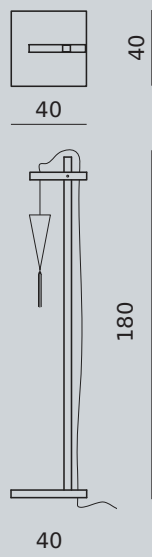

PIANTANA
FLOOR SUPPORT
SU.FL

FINITURE LEGNI
WOOD FINISHING

BK. nero / black

NT. naturale / natural

GD. foglia oro / gold leaf

SL. foglia argento / silver leaf

LQ. colori laccati RAL / laquered RAL reference