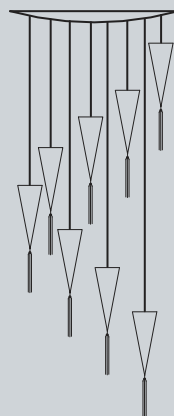

CALAF

LAMPADA A SOSPENSIONE IN VETRO SOFFIATO RIGATO TRASPARENTE O SATINATO, CON PASSAMANERIA LUNGH. 40 CM INCLUSA. UTILIZZABILE ANCHE CON SUPPORTI DA PARETE E DA TERRA.

HANGING LAMP, RULED HAND BLOWN GLASS TRANSPARENT OR FROSTED WITH 40 CM. LENGHT TASSEL INCLUDED. ALSO AVAILABLE WITH WALL AND FLOOR SUPPORT.

CHANDELIERS STRUCTURE 8, 10 E 12 LAMPS, LACQUERED WOOD STRUCTURE ON REQUESTED COLOURS.

DIFFERENT HANGING LAMPS IN VARIOUS SHAPES ARE AVAILABLE. 40 CM OR 70 CM TASSEL INCLUDED.

8 LAMPADE / LAMPS

plafoniera / top Ø28 cm
distanziatore tondo
round spacer Ø70 cm

GOLD OR SILVER LEAF HAND COVERED FIBERGLASS ROUND CEILING.

DIFFERENT HANGING LAMPS IN VARIOUS SHAPES ARE AVAILABLE. 40 CM OR 70 CM TASSEL INCLUDED.

TOP 60

Ø 60 cm
max 5 lampade grandi
max 5 large size glasses

TOP 80

Ø 80 cm
max 8 lampade grandi
max 8 large size glasses

TOP 120

Ø 120 cm
max 12 lampade grandi
max 12 large size glasses

TOP 150

Ø 150 cm
max 15 lampade grandi
max 15 large size glasses

WOODEN ACCESSORIES