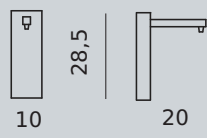

SUPPORTO A PARETE BASE RETTANGOLARE
RECTANGULAR WALL SUPPORT
AP.RT