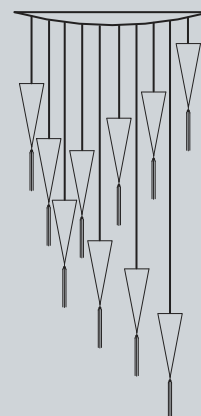

CALAF

LAMPADA A SOSPENSIONE IN VETRO SOFFIATO RIGATO TRASPARENTE O SATINATO, CON PASSAMANERIA LUNGH. 40 CM INCLUSA. UTILIZZABILE ANCHE CON SUPPORTI DA PARETE E DA TERRA.

HANGING LAMP, RULED HAND BLOWN GLASS TRANSPARENT OR FROSTED WITH 40 CM. LENGHT TASSEL INCLUDED. ALSO AVAILABLE WITH WALL AND FLOOR SUPPORT.

CHANDELIERS STRUCTURE 8, 10 E 12 LAMPS, LACQUERED WOOD STRUCTURE ON REQUESTED COLOURS.

DIFFERENT HANGING LAMPS IN VARIOUS SHAPES ARE AVAILABLE. 40 CM OR 70 CM TASSEL INCLUDED.

8 LAMPADE / LAMPS

plafoniera / top Ø28 cm
distanziatore tondo
round spacer Ø70 cm

GOLD OR SILVER LEAF HAND COVERED FIBERGLASS ROUND CEILING.

DIFFERENT HANGING LAMPS IN VARIOUS SHAPES ARE AVAILABLE. 40 CM OR 70 CM TASSEL INCLUDED.

TOP 60

Ø 60 cm
max 5 lampade grandi
max 5 large size glasses

TOP 80

Ø 80 cm
max 8 lampade grandi
max 8 large size glasses

TOP 120

Ø 120 cm
max 12 lampade grandi
max 12 large size glasses

TOP 150

Ø 150 cm
max 15 lampade grandi
max 15 large size glasses

WOODEN ACCESSORIES