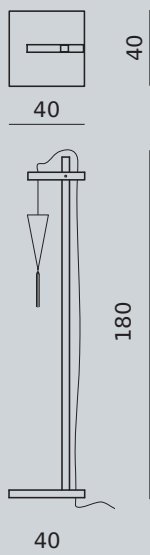

PIANTANA
FLOOR SUPPORT
SU.FL

FINITURE LEGNI
WOOD FINISHING

BK. nero / black

NT. naturale / natural

GD. foglia oro / gold leaf

SL. foglia argento / silver leaf

LQ. colori laccati RAL / laquered RAL reference