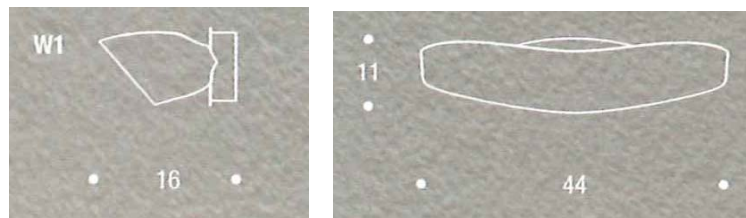

Level one, 276 Devonshire Street , Surry Hills NSW 2010
Ph:+61 2 9690 1522
fax:+61 2 9690 1822
Showroom opening hours: Monday to Friday:9 am to 6 pm - Saturday: 10 am to 4 pm