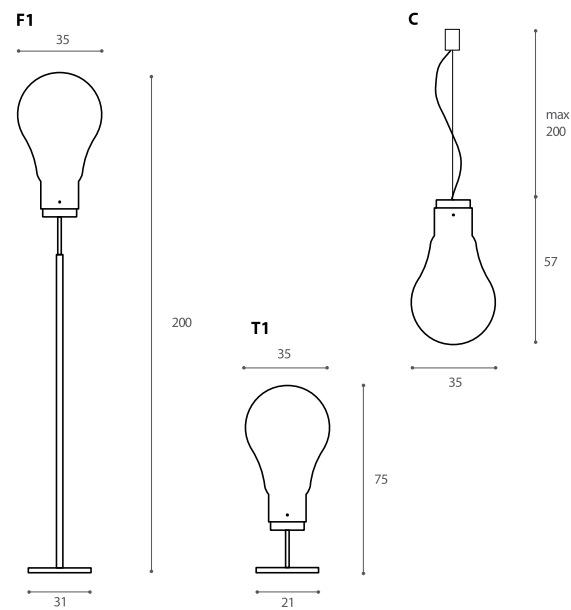

VIVAEDISON

design Gianfranco Marabese 2015

Sospensione D 35 cm h 50 vetro L. max cm 200
Terra D 35 cm h 50 vetro H. Totale cm 185 Dimmer
Tavolo/appoggio D 35 cm H. 50 vetro H. Totale cm 70 Dimmer

Blown borosilicate glass collection available as floor, table, suspension version.

The "bulb" of ancient memory has been exaggerated to the limit of technical feasibility.

Suspension D 35 cm height 50 glass Max large cm 200

Floor D 35 cm height 50 glass Total height cm 185 with dimmer

Table D 35 cm height 50 glass Total height cm 70 with dimmer

C/F1/T1 LED 17W 110/230V 1300lm 3000°K **A+**

64
Vivaedison