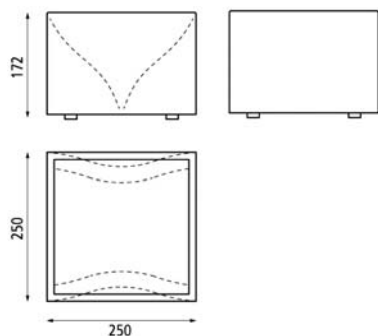

### TECHNICAL FEATURES

Type	Ground lamp
Material	DC: DurCoral®
Weight	-
Mounting	Ground lamp
IP rating	IP65
Control gear	-
Lamp type	LED
Lamp wattage	18W
Luminous efficacy	89 lm/W - 3000K
Light distribution	Wide beam 120°
Fitting	-
Light Colour	White 3000K
Light Colour	White 2700K (on request)
Voltage connection	220-240V · 50-60Hz
CRI	85
Emergency	-
Energy efficiency class	A++