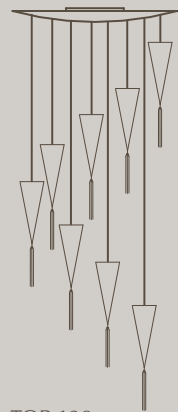

# TOP CHANDELIERS

CIELINO IN FIBRA DI VETRO DECORATO A FOGLIA D'ORO O D'ARGENTO. MODELLO E DIMENSIONE DEI VETRI A SCELTA. PASSAMANERIA DA 40 CM O DA 70 CM INCLUSA.  
 GOLD OR SILVER LEAF HAND COVERED FIBERGLASS ROUND CEILING. DIFFERENT HANGING LAMPS IN VARIOUS SHAPER ARE AVAILABLE. 40 CM OR 70 CM TASSEL INCLUDED.

TOP 60

Ø 60 cm  
 max 5 lampade grandi  
 max 5 large size glasses

TOP 80

Ø 80 cm  
 max 8 lampade grandi  
 max 8 large size glasses

TOP 120

Ø 120 cm  
 max 12 lampade grandi  
 max 12 large size glasses

TOP 150

Ø 150 cm  
 max 15 lampade grandi  
 max 15 large size glasses