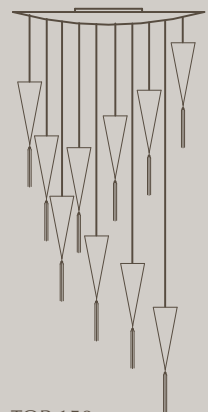

# TOP CHANDELIERS

CIELINO IN FIBRA DI VETRO DECORATO A FOGLIA D'ORO O D'ARGENTO. MODELLO E DIMENSIONE DEI VETRI A SCELTA. PASSAMANERIA DA 40 CM O DA 70 CM INCLUSA.  
 GOLD OR SILVER LEAF HAND COVERED FIBERGLASS ROUND CEILING. DIFFERENT HANGING LAMPS IN VARIOUS SHAPER ARE AVAILABLE. 40 CM OR 70 CM TASSEL INCLUDED.

TOP 60

Ø 60 cm  
 max 5 lampade grandi  
 max 5 large size glasses

TOP 80

Ø 80 cm  
 max 8 lampade grandi  
 max 8 large size glasses

TOP 120

Ø 120 cm  
 max 12 lampade grandi  
 max 12 large size glasses

TOP 150

Ø 150 cm  
 max 15 lampade grandi  
 max 15 large size glasses