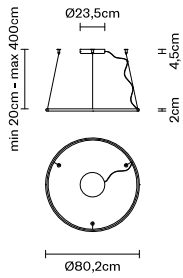

OLYMPIC

Lorenzo Truant

OLYMPIC
Lorenzo Truanti

code electrification technical info accessories

NEW!
01 White

LED 220-240V
1x56W-120°
WHITE 3000K
6000lm Cri 80

- LED / LED
- Alimentatore elettronico dimmerabile /
Dimmable electronic driver