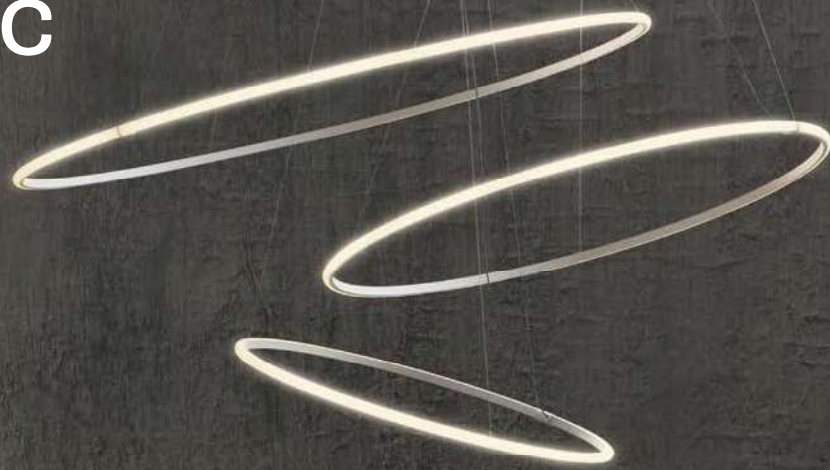

OLYMPIC

Lorenzo Truant

OLYMPIC
Lorenzo Truanti

code electrification technical info accessories

NEW!
01 White

LED 220-240V
1x56W-120°
WHITE 3000K
6000lm Cri 80

- LED / LED
- Alimentatore elettronico dimmerabile /
Dimmable electronic driver

01 White

LED 220-240V
1x56W-120°
1x76W-120°
1x98W-120°
WHITE 3000K
24850lm Cri 80

LED

IP40

- LED / LED

- Alimentatore elettronico dimmerabile /
Dimmable electronic driver

Composizione con le tre sospensioni / *Combination of three pendants*