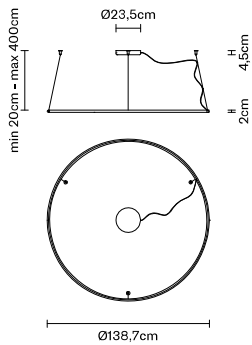

NEW!
01 White

LED 220-240V
1x98W-120°
WHITE 3000K
10600lm Cri 80

- LED / LED
- Alimentatore elettronico dimmerabile /
Dimmable electronic driver