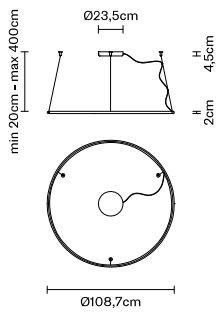

OLYMPIC

Lorenzo Truant

OLYMPIC
Lorenzo Truanti

code electrification technical info accessories

NEW!
01 White

LED 220-240V
1x56W-120°
WHITE 3000K
6000lm Cri 80

- LED / LED
- Alimentatore elettronico dimmerabile /
Dimmable electronic driver