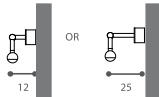

MAKE UP

W1

W2

W1 LED 15w/12v 1400Lm driver included

W2 LED 30w/12v 2800Lm driver included

200
Make up

Hotel Fifty Home/Arch. A. Vaccari
201
Make up