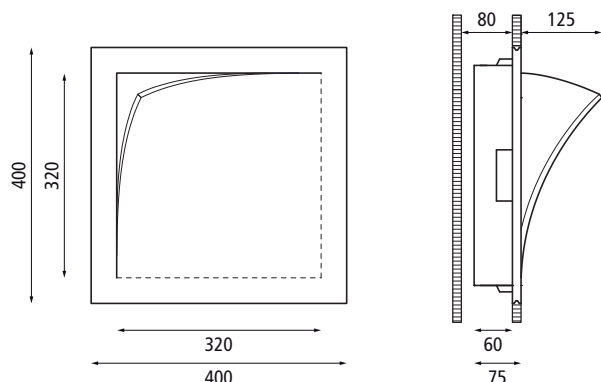

LEAF

code 2988.AC

Half recessed flangeless luminaire.

LEAF, whenever installed, becomes integral part of the wall/ceiling and its application creates a "moving" effect on shapes and volumes.

Wall and ceiling mounting. Vertical and horizontal mounting.

Installation into plasterboard or brick.

(see the special instructions for brick).

AirCoral® Body.

Supplied c/w wiring.

TECHNICAL FEATURES

Type	Wall and ceiling lamp
Material	AC: AirCoral®
Absorption capacity*	10.7 m ²
Weight	4.5 Kg
Mounting	Wall half recessed
IP rating	IP20
Control gear	Constant current electronic driver
Cut out for plasterboard	410 x 410 mm
Lamp type	LED 350mA
Lamp wattage	6W
Luminous efficacy	810 lm - 3000K
Light distribution	Wide beam 120°
Fitting	-
Light Colour	White 3000K
Light Colour	White 2700K - 4000K (on request)
Voltage connection	220-240V · 50-60Hz (110V on request)
CRI	>80
Emergency	-
Energy efficiency class	A*

FOR FURTHER INFORMATION PLEASE CONSULT THE GENERAL CATALOGUE BUZZI & BUZZI

**The absorption capacity per m³ calculated by the American organization TCNA is parametrized for an average room of 2,7m in height and therefore expressed in m²*