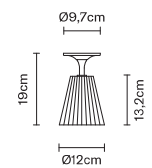

SOFFITTO
/ CEILING LAMP

FLOW

Nicola Design

codice
/ code

D87 D01
00 Crystal
01 White
15 Chrome

lampadina consigliata e alternative
/ suggested bulb and options

G9 1x48W HSGS

peso
/ weight

2,60 Kg

info tecniche / technical info
accessori incl. / accessories incl.

ERC IP20

SOFFITTO
/ CEILING LAMP

D87 E01
00 Crystal
01 White
15 Chrome

G9 1x48W HSGS

2,50 Kg

ERC IP20