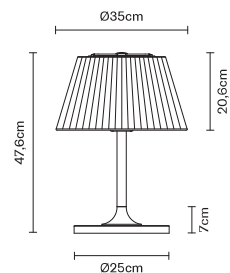

E27 1x22W FBT

TAVOLO Ø12 cm
/ HANGING LAMP Ø12 cm

TAVOLO Ø35 cm
/ HANGING LAMP Ø35 cm

TERRA
/ FLOOR LAMP

FLOW

Nicola Design

**codice
/ code**

**lampadina consigliata e alternative
/ suggested bulb and options**

**peso
/ weight**

**info tecniche / technical info
accessori incl. / accessories incl.**

TAVOLO Ø12 cm
/ HANGING LAMP Ø12 cm

D87 B01
00 Crystal
01 White
15 Chrome

G9 1x48W HSGS

2,60 Kg

ERC IP20

TAVOLO Ø35 cm
/ HANGING LAMP Ø35 cm