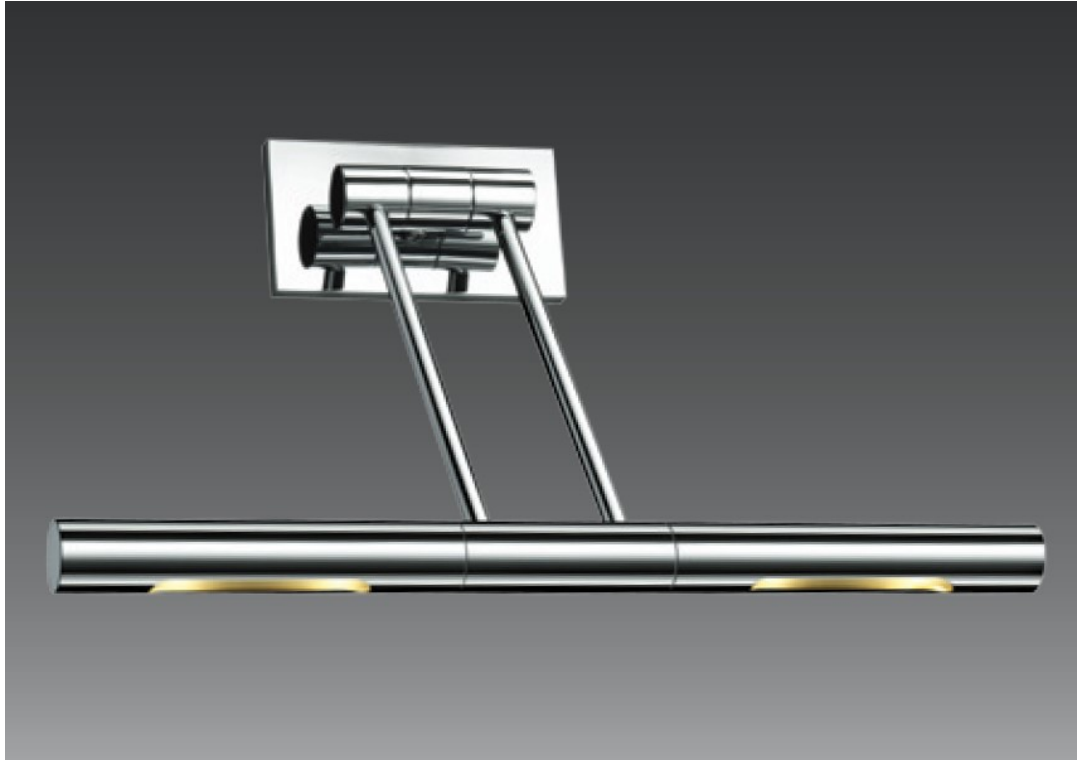

2169

YMIR - F		LED COLOUR			ALIMENT./POWER SUPPLY	IP
2169/2R2W-F 2 x max 2w	STD	3000°K	ampio/wide	SATIN/FROSTED	350mA <input checked="" type="checkbox"/>	
	OPT	6000°K - 2700°K				

YMIR - E		LED COLOUR			ALIMENT./POWER SUPPLY	IP
2169/2R2W-E 2 x max 2w	STD	3000°K	ampio/wide	SATIN/FROSTED	350mA <input checked="" type="checkbox"/>	
	OPT	6000°K - 2700°K				

Adjustable applique for painting and mirror lighting. Flat or high base.
Material: Brass body in the different finishes. • Installation: Screws.