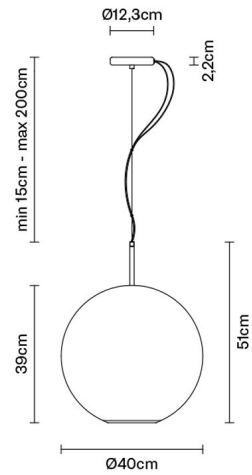

**Packaging**

Gross weight: 5.22 kg  
Volume: 0.039 m<sup>3</sup>  
Number of boxes: 2

**Specs**

**EAC** IP40

**BELUGA ROYAL D57**

**D57A5312**

Marc Sadler

**Description**

**In the same family**

**Weight Lamp**

Net: 2.46 kg

**Packaging**

Gross weight: 6.46 kg  
Volume: 0.039 m<sup>3</sup>  
Number of boxes: 2

Pendant

**Specs**

**BELUGA ROYAL D57**

**D57A5512**

Marc Sadler

**Description**

Pendant lamp with gold metallized glass diffuser and black nickel metal structure.

**Dimensions**

**Voltage**

220-240V

**Dimmable LED**

- Black chrome

**Included accessories**

LED  
Off-center cable fastener

**In the same family**

Pendant

**Weight Lamp**

Net: 4.64 kg

**Packaging**