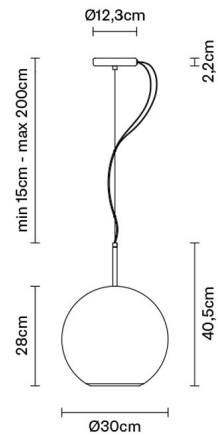

Dimensions