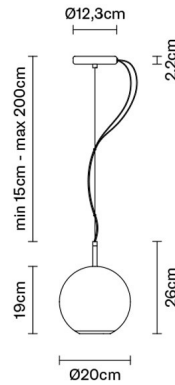

**BELUGA ROYAL D57**

**D57A5112**

Marc Sadler

**Description**

Pendant lamp with gold metallized glass diffuser and black nickel metal structure.

**Dimensions**

**Voltage**

220-240V

**Available structure colours**

- Black chrome

**Included accessories**

LED  
Off-center cable fastener

**In the same family**

Pendant

**Weight Lamp**

Net: 1.22 kg

**Packaging**

Gross weight: 5.22 kg  
Volume: 0.039 m<sup>3</sup>  
Number of boxes: 2

**Specs**

**EAC** IP40

**BELUGA ROYAL D57**

**D57A5312**

Marc Sadler

**Description**

**In the same family**

**Weight Lamp**

Net: 2.46 kg

**Packaging**

Gross weight: 6.46 kg  
Volume: 0.039 m<sup>3</sup>  
Number of boxes: 2

Pendant

**Specs**

**BELUGA ROYAL D57**