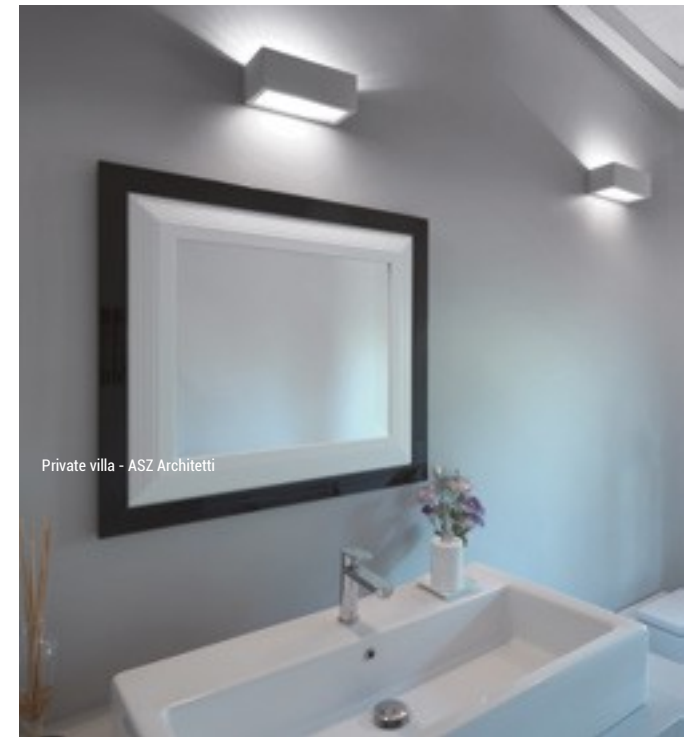

PIPEDINO DIRECT

Private villa - ASZ Architetti

A luminaire whose goal is to give full power to the beauty of light, that enters the space with determination: Pipedino Direct is an indoor wall lamp in AirCorã a precious tool in the hands of the designer's mind.

A product that comes together with surfaces, exalting them: the light turns downwards, seeping in through the satin glass fixed with white polycarbonate screws.

TECHNICAL FEATURES

Code	2927.AC	2928.AC
Type	Wall lamp 	Wall lamp 
Material	AC: AirCoral	AC: AirCoral
Absorption capacity*	5.47 m ²	5.47 m ²
Mounting	Wall mounting	Wall mounting
IP rating	IP40	IP40
Insulation class	I	I
Control gear	Electronic ballast	Dimmable constant current driver
Lamp type	TC-DEL 	LED 350 mA 
Lamp wattage	1 x 26W	1 x 6.5W
Luminous efficacy	-	810 lm - 3000K
Light distribution	-	Wide beam 120°
Fitting	G24q-3	-
Light colour	-	White 3000K White 2700K 4000K (on request)
Voltage connection	220-240V • 50/60Hz	220-240V • 50/60Hz
CRI	-	>90
Emergency	-	-
Energy efficiency class	A	A*
Note	Extra white frosted glass fixed with polycarbonate screws.	Extra white frosted glass fixed with polycarbonate screws.

Trailing-edge and leading-edge dimming (20 - 100%).

PIPEDINO INDIRECT

A luminaire that exalts the details, guiding the eye upwards: Pipedino Indirect is an indoor wall lamp in AirCoral allepiped that gives full power to light, the undisputed protagonist inside the architectural project. Enhancing, while playing with simmetries, with shapes and with an unparalleled visual power.

PIPEDINO OPEN

Pipedino Open is an indoor bi-emission wall lamp made of AirCoral emanates a concrete light, a uniform guide throughout walls. A diffused light distribution, symmetrical and regular; a direct and indirect light. Walls, ceilings and furniture all get to be enhanced in detail, thanks to a light that gives visual quality.