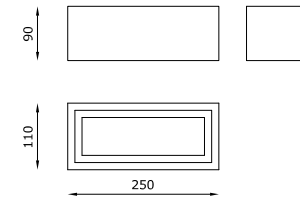

PIPEDINO OPEN

Pipedino Open is an indoor bi-emission wall lamp made of AirCoral emanates a concrete light, a uniform guide throughout walls. A diffused light distribution, symmetrical and regular; a direct and indirect light. Walls, ceilings and furniture all get to be enhanced in detail, thanks to a light that gives visual quality.