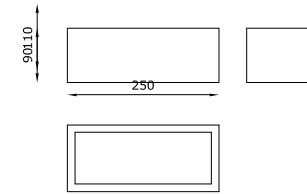

A product that comes together with surfaces, exalting them: the light turns downwards, seeping in through the satin glass fixed with white polycarbonate screws.

TECHNICAL FEATURES

Code	2927.AC	2928.AC
Type	Wall lamp 	Wall lamp 
Material	AC: AirCoral	AC: AirCoral
Absorption capacity*	5.47 m ²	5.47 m ²
Mounting	Wall mounting	Wall mounting
IP rating	IP40	IP40
Insulation class	I	I
Control gear	Electronic ballast	Dimmable constant current driver
Lamp type	TC-DEL 	LED 350 mA 
Lamp wattage	1 x 26W	1 x 6.5W
Luminous efficacy	-	810 lm - 3000K
Light distribution	-	Wide beam 120°
Fitting	G24q-3	-
Light colour	-	White 3000K White 2700K 4000K (on request)
Voltage connection	220-240V • 50/60Hz	220-240V • 50/60Hz
CRI	-	>90
Emergency	-	-
Energy efficiency class	A	A*
Note	Extra white frosted glass fixed with polycarbonate screws.	Extra white frosted glass fixed with polycarbonate screws.

TECHNICAL FEATURES

Code	2937.AC	2936.AC
Type	Wall lamp 	Wall lamp 
Material	AC: AirCoral	AC: AirCoral
Absorption capacity*	5.47 m ²	5.47 m ²
Mounting	Wall mounting	Wall mounting
IP rating	IP20	IP20
Insulation class	I	I
Control gear	Electronic ballast	Dimmable constant current driver
Lamp type	TC-DEL 	LED 350 mA 
Lamp wattage	1 x 26W	1 x 6.5W
Luminous efficacy	-	810 lm - 3000K
Light distribution	-	Wide beam 120°
Fitting	G24q-3	-
Light colour	-	White 3000K White 2700K 4000K (on request)
Voltage connection	220-240V • 50/60Hz	220-240V • 50/60Hz
CRI	-	>90
Emergency	-	-
Energy efficiency class	A	A*
Note	-	Trailing-edge and leading-edge dimming (20 - 100%). Satin glass included.