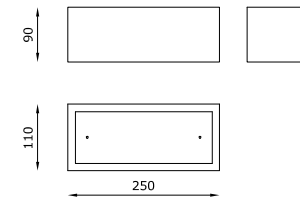

PIPEDINO DIRECT

Private villa - ASZ Architetti