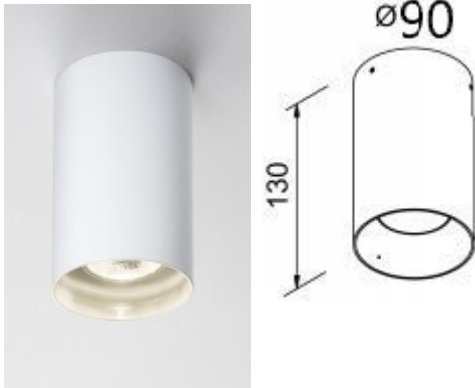

LT4201 I-Pipedi Ceiling VS