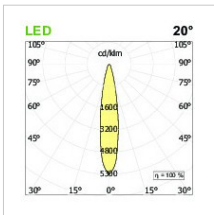

LEVA Soft rotate & slide mechanism trimless d      **700**    
code LV051K.927S/01

PRODUCT DESCRIPTION

Trimless recessed indoor lamp, complete of 5x led 2,2W beam 20°, color rendering index CRI >90. White box - black optic finishing lamp. Mandatory wallbox to order with LV005C code. To be completed with remote driver.

PRODUCT FEATURES

Mounting method	trimless recessed
Wattage	5x2,2W
Color temperature	2700K
Color rendering index	>90
Optics	20°
Finishing	white box - black optic
Source luminous flux	1075 lm
Luminous flux	991 lm
Fitting efficiency	90 lm/W
Chromaticity tolerance (initial MacAdam)	3
Ballast	not included
Protocol	see power supplies
Energy efficiency class	A+
Dimension	80x231 H 140 mm
Protection degree	IP20
Class of protection	Class III appliance