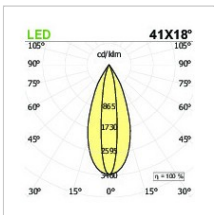

LEVA Soft rotate & slide mechanism trimless d      **700**    
code LV051K.927S/01

PRODUCT DESCRIPTION

Trimless recessed indoor lamp, complete of 5x led 2,2W beam 20°, color rendering index CRI >90. White box - black optic finishing lamp. Mandatory wallbox to order with LV005C code. To be completed with remote driver.

PRODUCT FEATURES

Mounting method	trimless recessed
Wattage	5x2,2W
Color temperature	2700K
Color rendering index	>90
Optics	20°
Finishing	white box - black optic
Source luminous flux	1075 lm
Luminous flux	991 lm
Fitting efficiency	90 lm/W
Chromaticity tolerance (initial MacAdam)	3
Ballast	not included
Protocol	see power supplies
Energy efficiency class	A+
Dimension	80x231 H 140 mm
Protection degree	IP20
Class of protection	Class III appliance