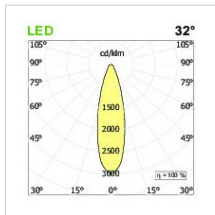

LEVA Soft rotate & slide mechanism trimless d      **700**    
code LV051K.927S/01

PRODUCT DESCRIPTION

Trimless recessed indoor lamp, complete of 5x led 2,2W beam 20°, color rendering index CRI >90. White box - black optic finishing lamp. Mandatory wallbox to order with LV005C code. To be completed with remote driver.

PRODUCT FEATURES

Mounting method	trimless recessed
Wattage	5x2,2W
Color temperature	2700K
Color rendering index	>90
Optics	20°
Finishing	white box - black optic
Source luminous flux	1075 lm
Luminous flux	991 lm
Fitting efficiency	90 lm/W
Chromaticity tolerance (initial MacAdam)	3
Ballast	not included
Protocol	see power supplies
Energy efficiency class	A+
Dimension	80x231 H 140 mm
Protection degree	IP20
Class of protection	Class III appliance