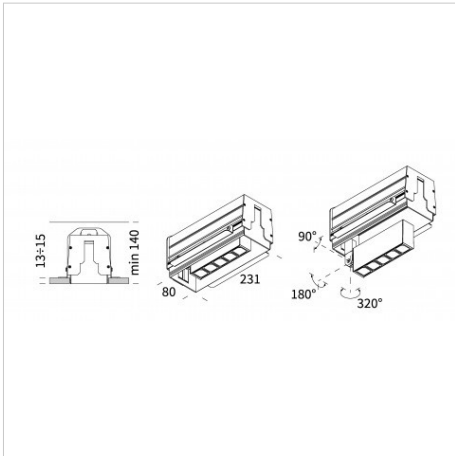

LEVA Soft rotate & slide mechanism trimless d      **700**    
code LV051K.927S/01

PRODUCT DESCRIPTION

Trimless recessed indoor lamp, complete of 5x led 2,2W beam 20°, color rendering index CRI >90. White box - black optic finishing lamp. Mandatory wallbox to order with LV005C code. To be completed with remote driver.

PRODUCT FEATURES

Mounting method	trimless recessed
Wattage	5x2,2W
Color temperature	2700K
Color rendering index	>90
Optics	20°
Finishing	white box - black optic
Source luminous flux	1075 lm
Luminous flux	991 lm
Fitting efficiency	90 lm/W
Chromaticity tolerance (initial MacAdam)	3
Ballast	not included
Protocol	see power supplies
Energy efficiency class	A+
Dimension	80x231 H 140 mm
Protection degree	IP20
Class of protection	Class III appliance