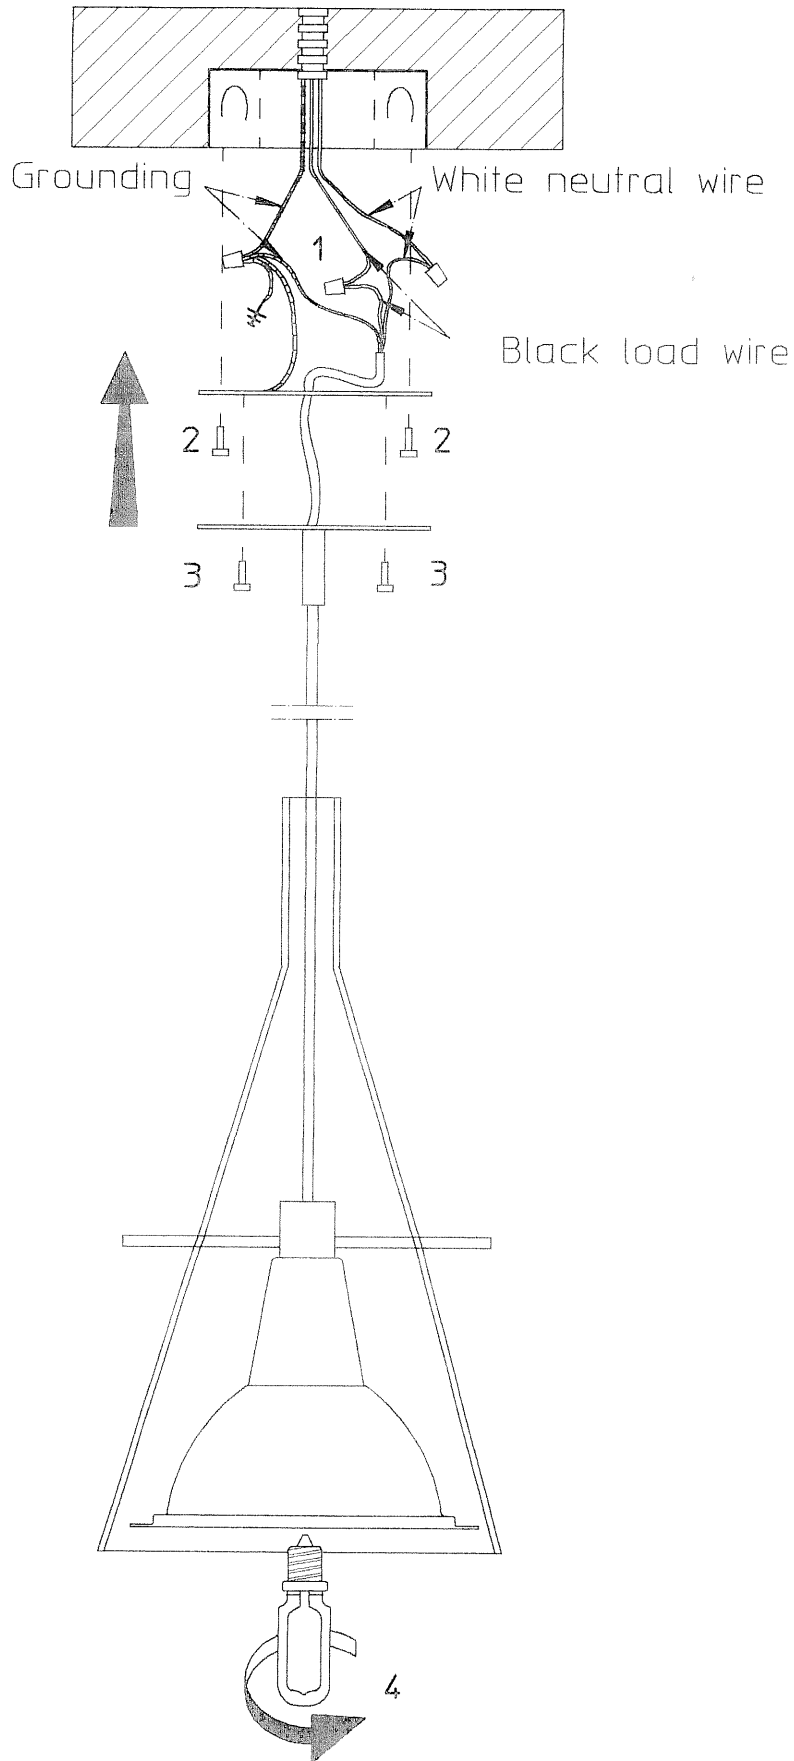

FontanaArte

MOD. 3337 FLUTE

TENSION: 120 V

MAXIMUM POWER: 60W

USE ONLY TYPE G E12

FIXTURE MOUNTING

CAUTION
DISCONNECT CURRENT PRIOR
TO ANY ASSEMBLING OR REPAIR