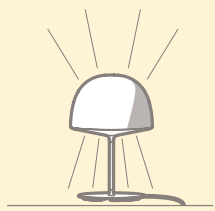

- cod. 4252BI
- cod. 4252N
- cod. 4252V

- cod. 4251BI
- cod. 4251N
- cod. 4251V

cod. 4252

cod. 4251